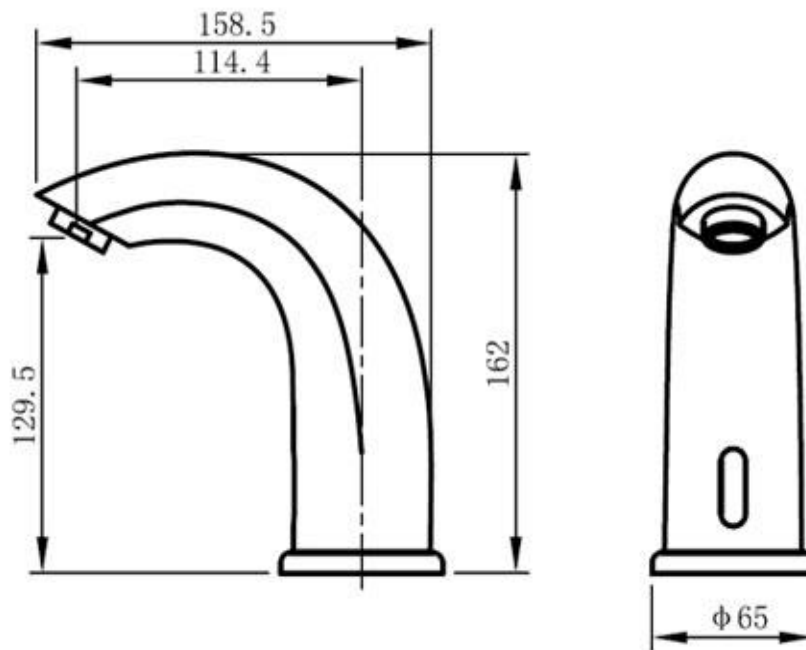

Brand : TCK, China
 Name : Infra-red cold -water sensor tap
 Item Code : 201LT35 AC/DC

Designer :

Color / Finish: Chrome
 Dimensions : 650 x 425 x 160mm

Product info:

- Infra-red sensor basin water mixer with temperature adjustable knob, with TOUCH on/off for continuous flow
- Power Supply: DC 6V
- Flow rate: 7 l/min. at 3 bar
- Flow pressure: 1~5 bar (15~70 psi)
- 2 x B401481 angle valve with filter 1/2
- 54.10600 hose 1/2 x 14"